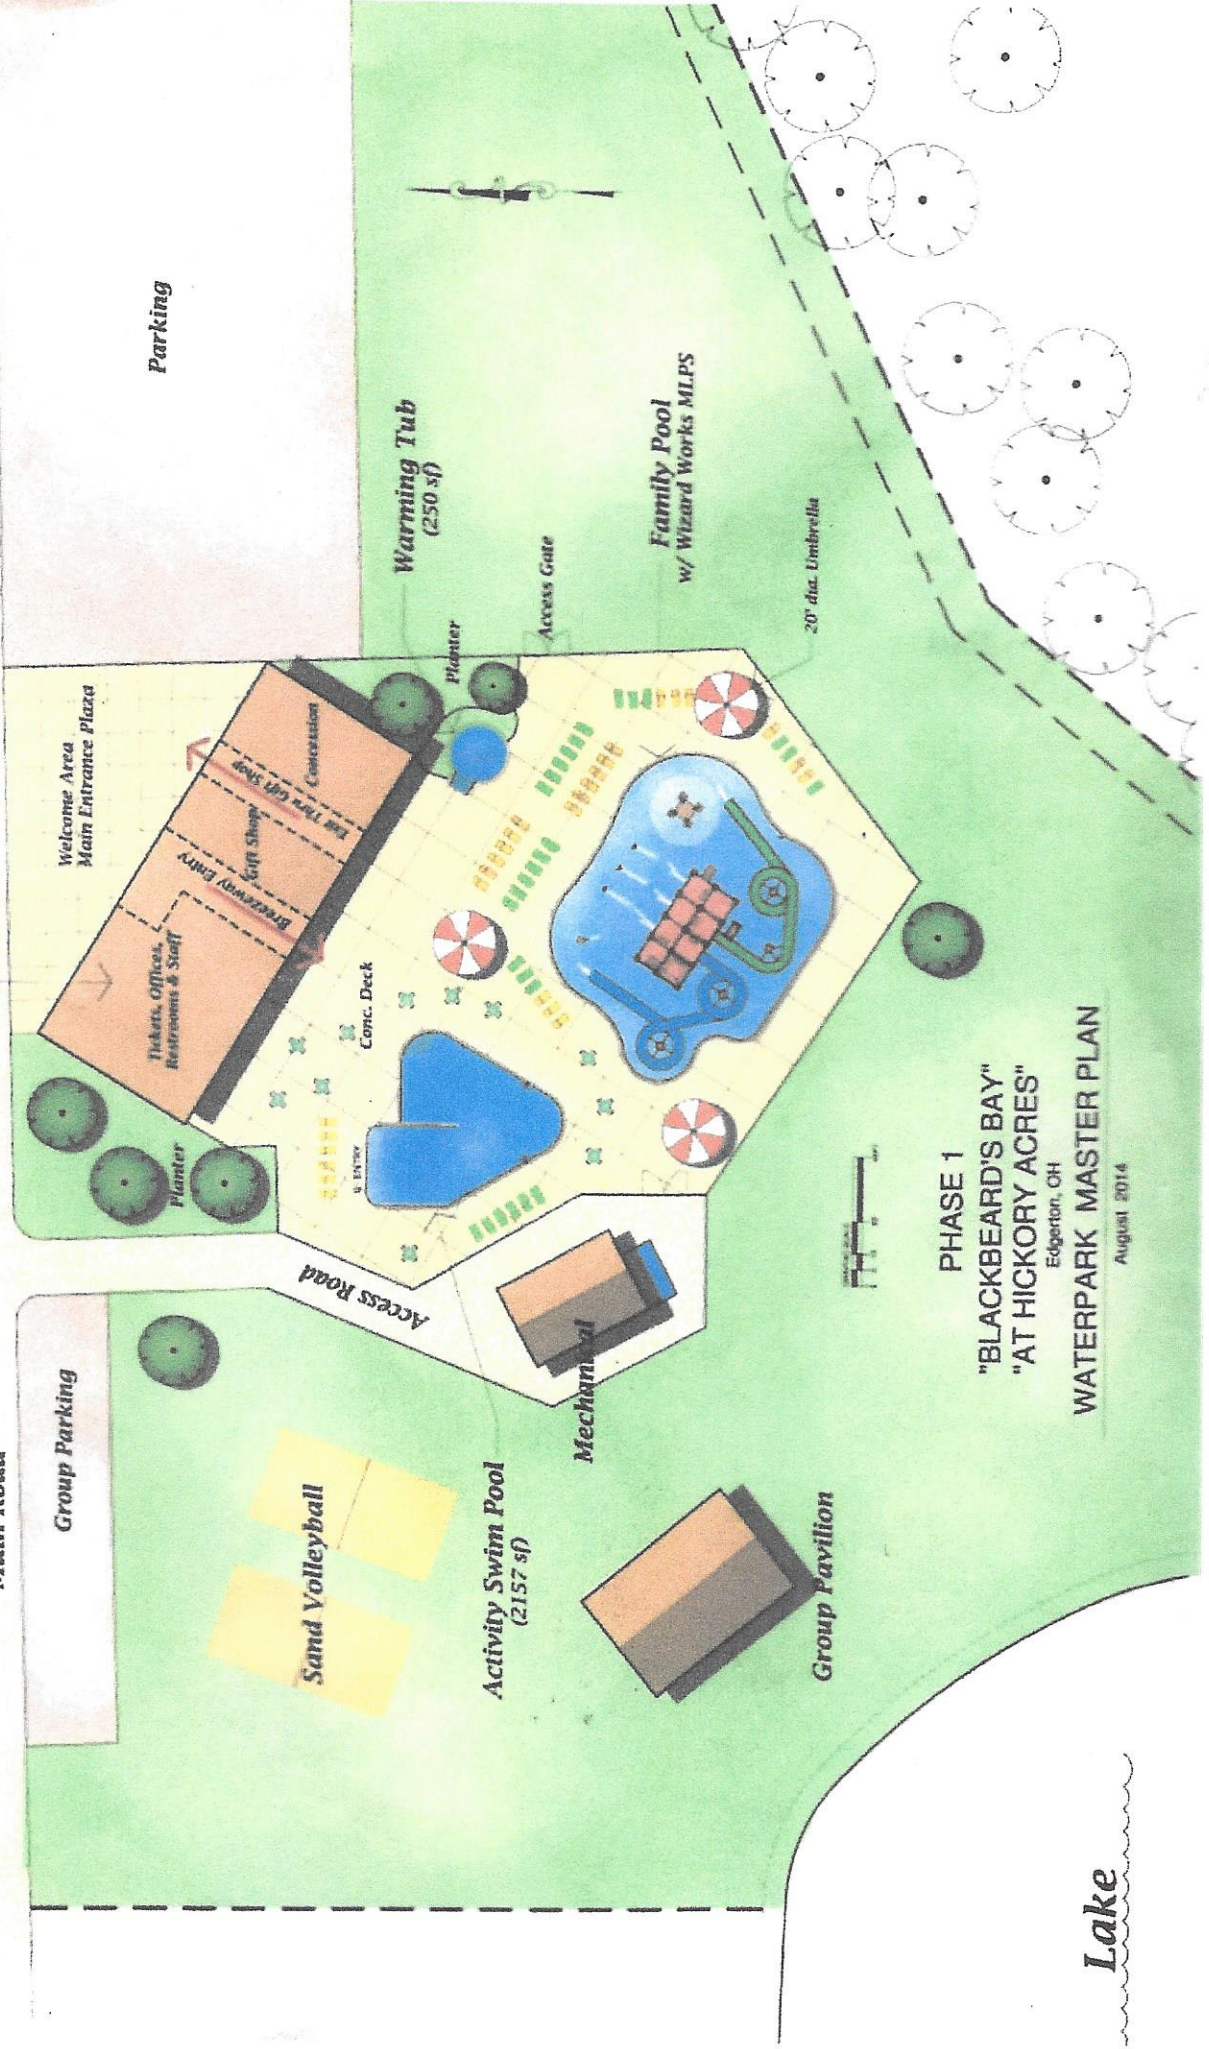

**Entry Building**  
with: Tickets, Concession,  
Restrooms & Gift Shop  
(7500 sf)

**Main Road**

**Parking**

**PHASE 1**

**"BLACKBEARD'S BAY"  
"AT HICKORY ACRES"**

Edgerton, OH

**WATERPARK MASTER PLAN**

August 2014

**Lake**